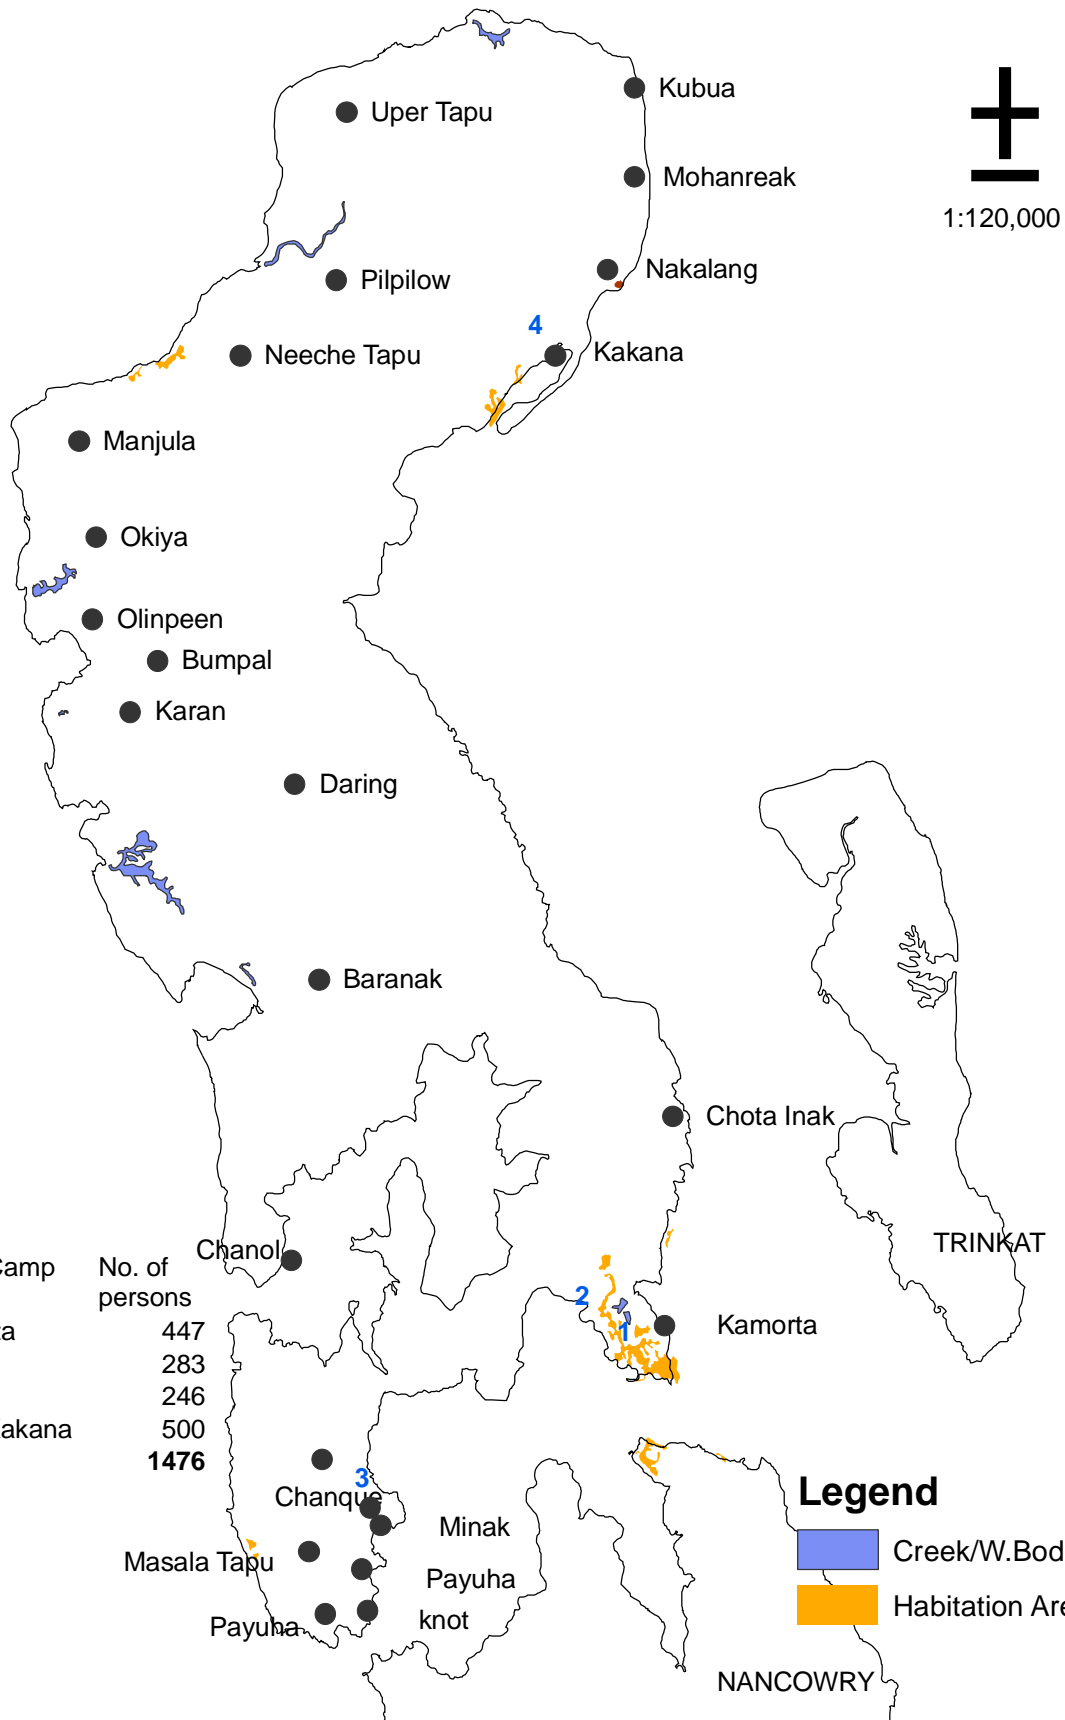

KAMORTA

Sl. No.	Name of the Camp	No. of persons
1	G M S Kamorta	447
2	Power House	283
3	Munak	246
4	Pilomillow & Kakana	500
	Total	1476

Legend

- Creek/W.Bodies
- Habitation Area